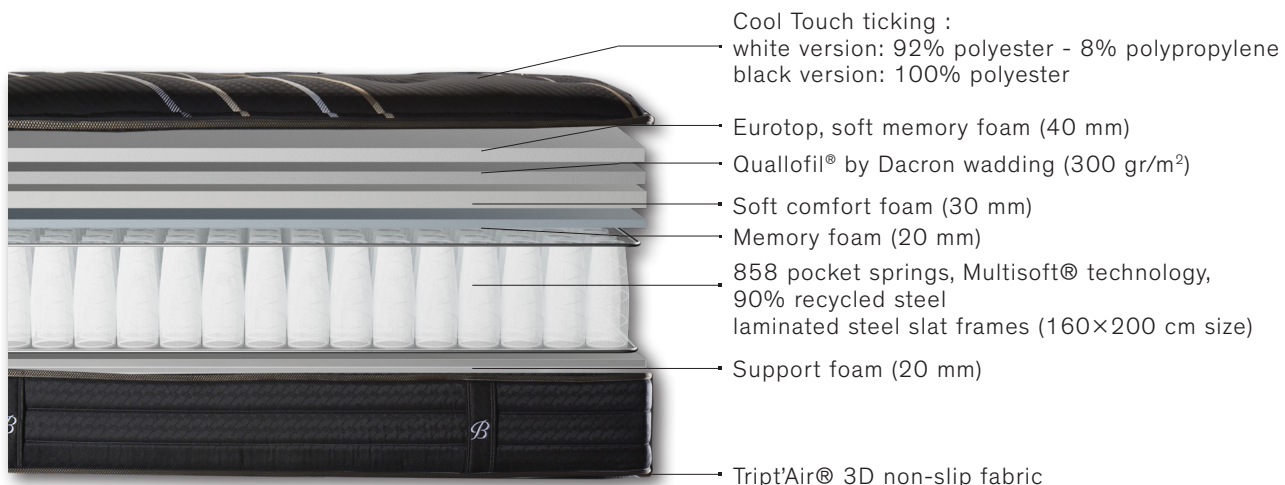

Beautyrest

by SIMMONS

BLACK

GOLDEN HILL MATTRESS

HEIGHT: **36 CM**

COMFORT : **VERY SOFT**

SUPPORT : **FIRM**

+ EXCEPTIONAL COMFORT:

Design, elegant and ultra-technological, the BEAUTYREST BLACK collection contains the quintessence of Simmons innovations to give you an unmatched night's sleep. The GOLDEN HILL mattress, with its ultra-soft comfort, will envelop you comfortably for restful nights and dynamic awakenings.

+ RECOMMENDED BED BASE:

We recommend that you replace your bed base at the same time as your mattress.
The GOLDEN HILL mattress is recommended with a 22 cm high pocket spring bed base.

Available (on option) in 100% organic GOTS (Global Organic Textile Standard) certified cotton ticking.
This option changes the aesthetics of the product and will slightly tighten the comfort.

Beautyrest

by SIMMONS

BLACK

ASPEN MATTRESS

HEIGHT: **34 CM**

COMFORT : **FIRM**

SUPPORT : **FIRM**

+ AN EXCELLENT COMPROMISE: